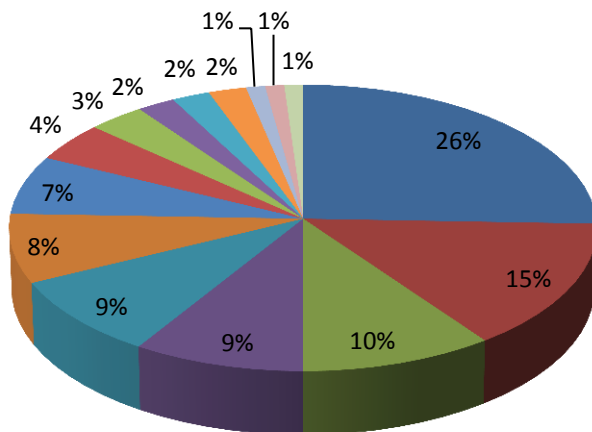

YEAR 6 SECONDARY SCHOOLS SEPTEMBER 2019

- Stanley Park High
- Carshalton High School For Girls
- Carshalton Boys Sports College
- Harris Academy Sutton
- Wallington High School For Girls
- Overton Grange School
- Sutton Grammar School
- Greenshaw High School
- Glenthorne High School
- Old Palace of John Whitgift School (Independent)
- Sutton High School for Girls (Independent)
- Woodcote High School
- Not Allocated
- Wallington County Grammar School
- Wilson's School

Grammar/Selective Schools: 19% (17 children)

Other Sutton Schools: 76% (68 children)

Out of Borough Schools: 5% (4 children)