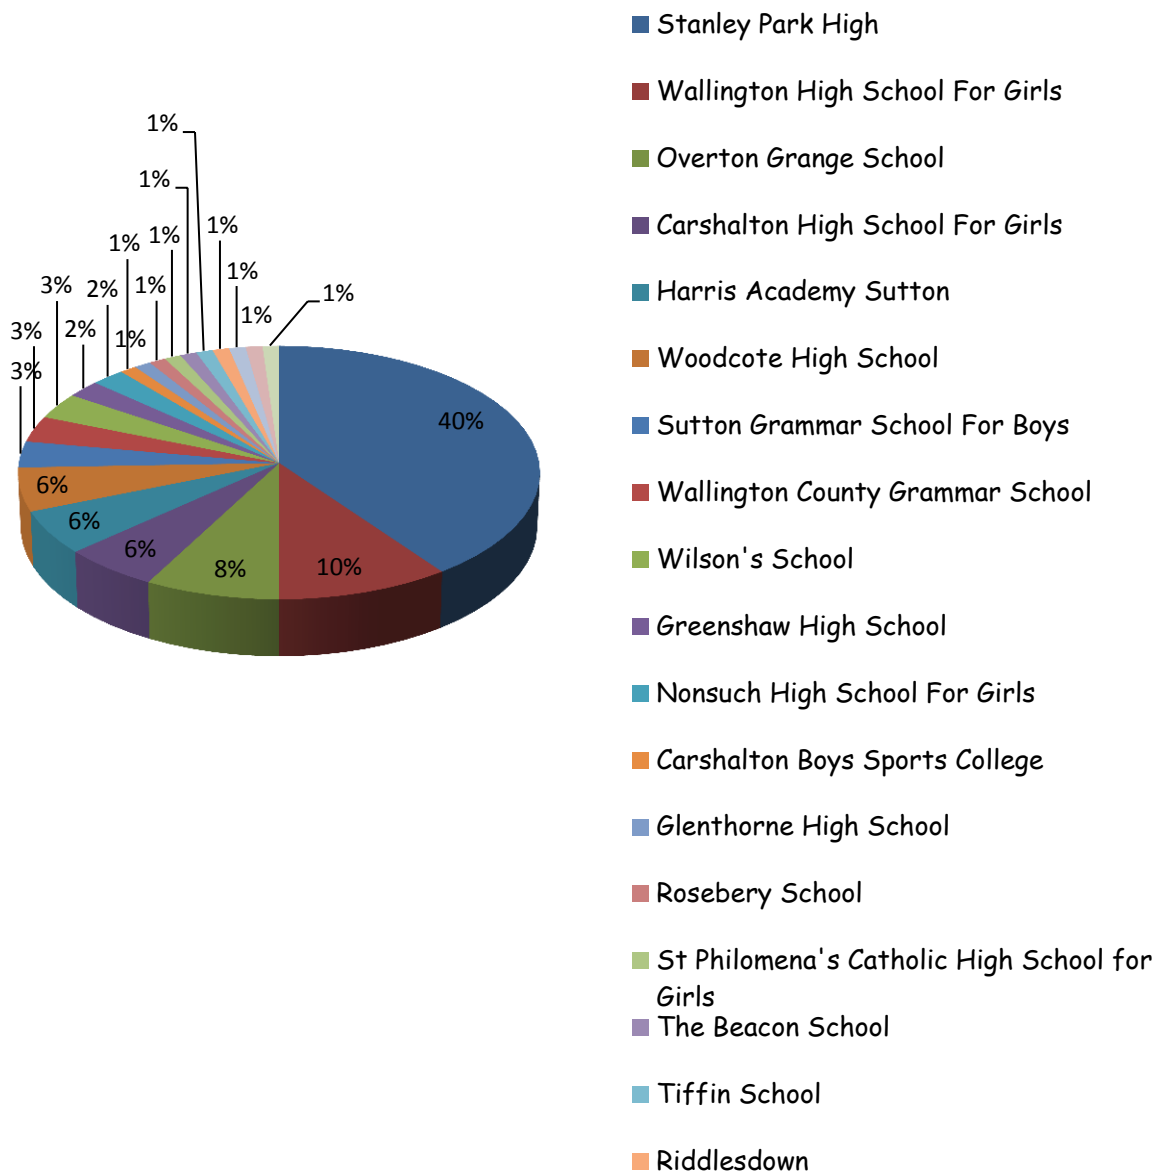

Year 6 Secondary Schools: September 2018

Grammar/Selective Schools: 23% (21 children)
Other Sutton Schools: 67% (60 children)
Out of Borough Schools: 10% (9 children)