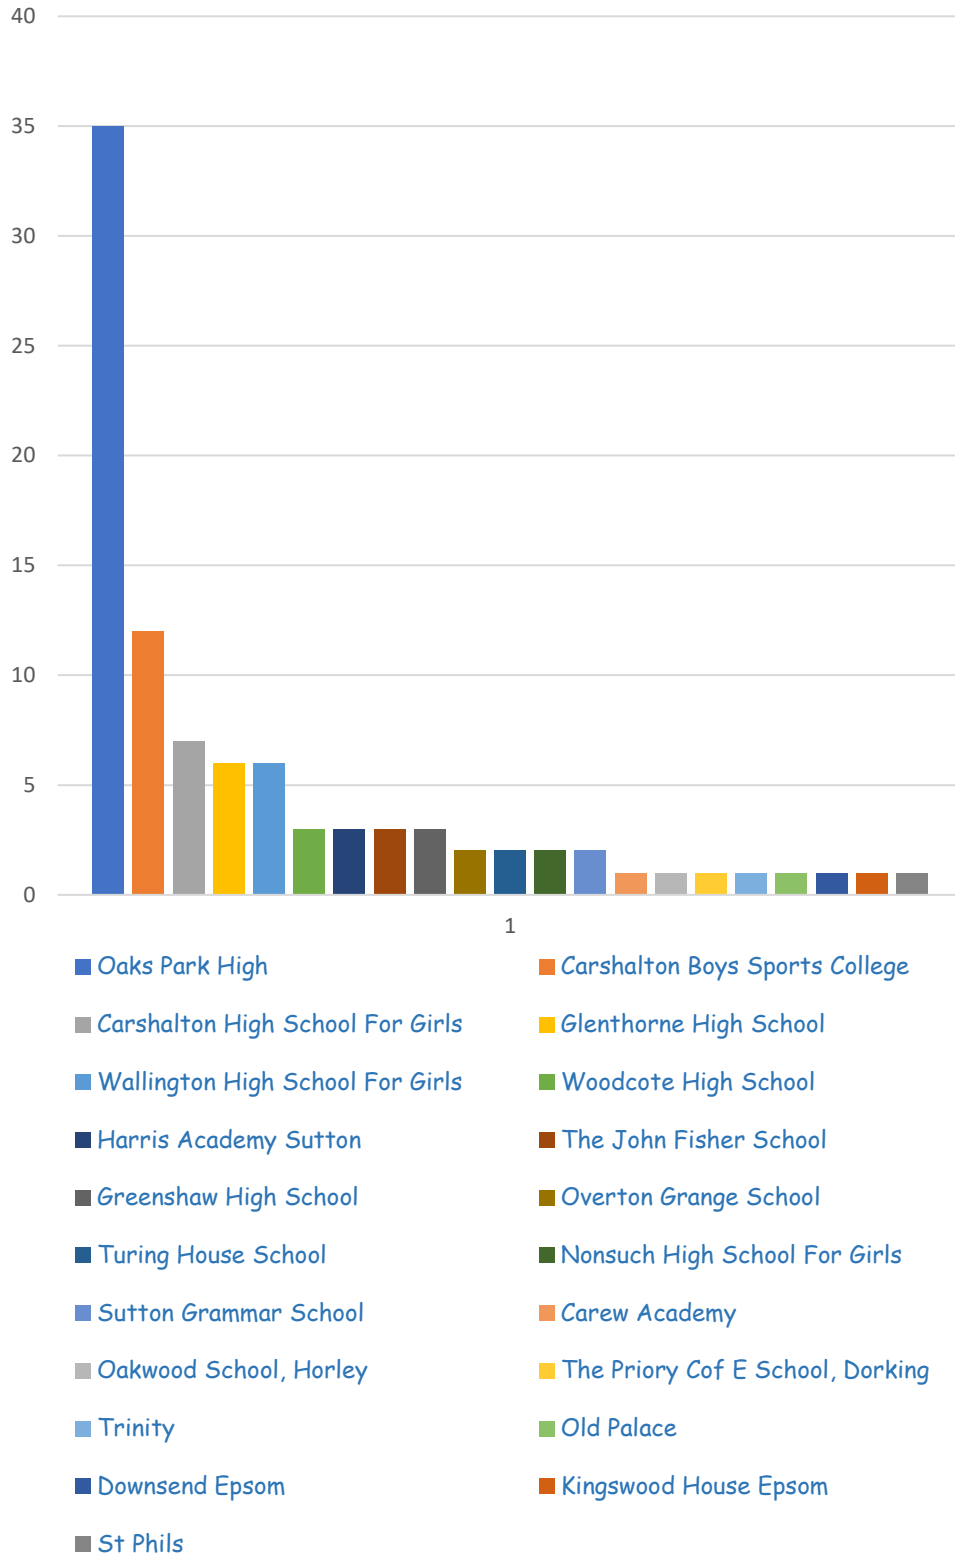

## YEAR 6 SECONDARY SCHOOLS SEPTEMBER 2023

**Grammar/Scholarships: 14% (13 children)**  
**Other Sutton (non-selective) schools: 83% (78 children)**  
**Out of Borough Schools: 4% ( 3 children)**