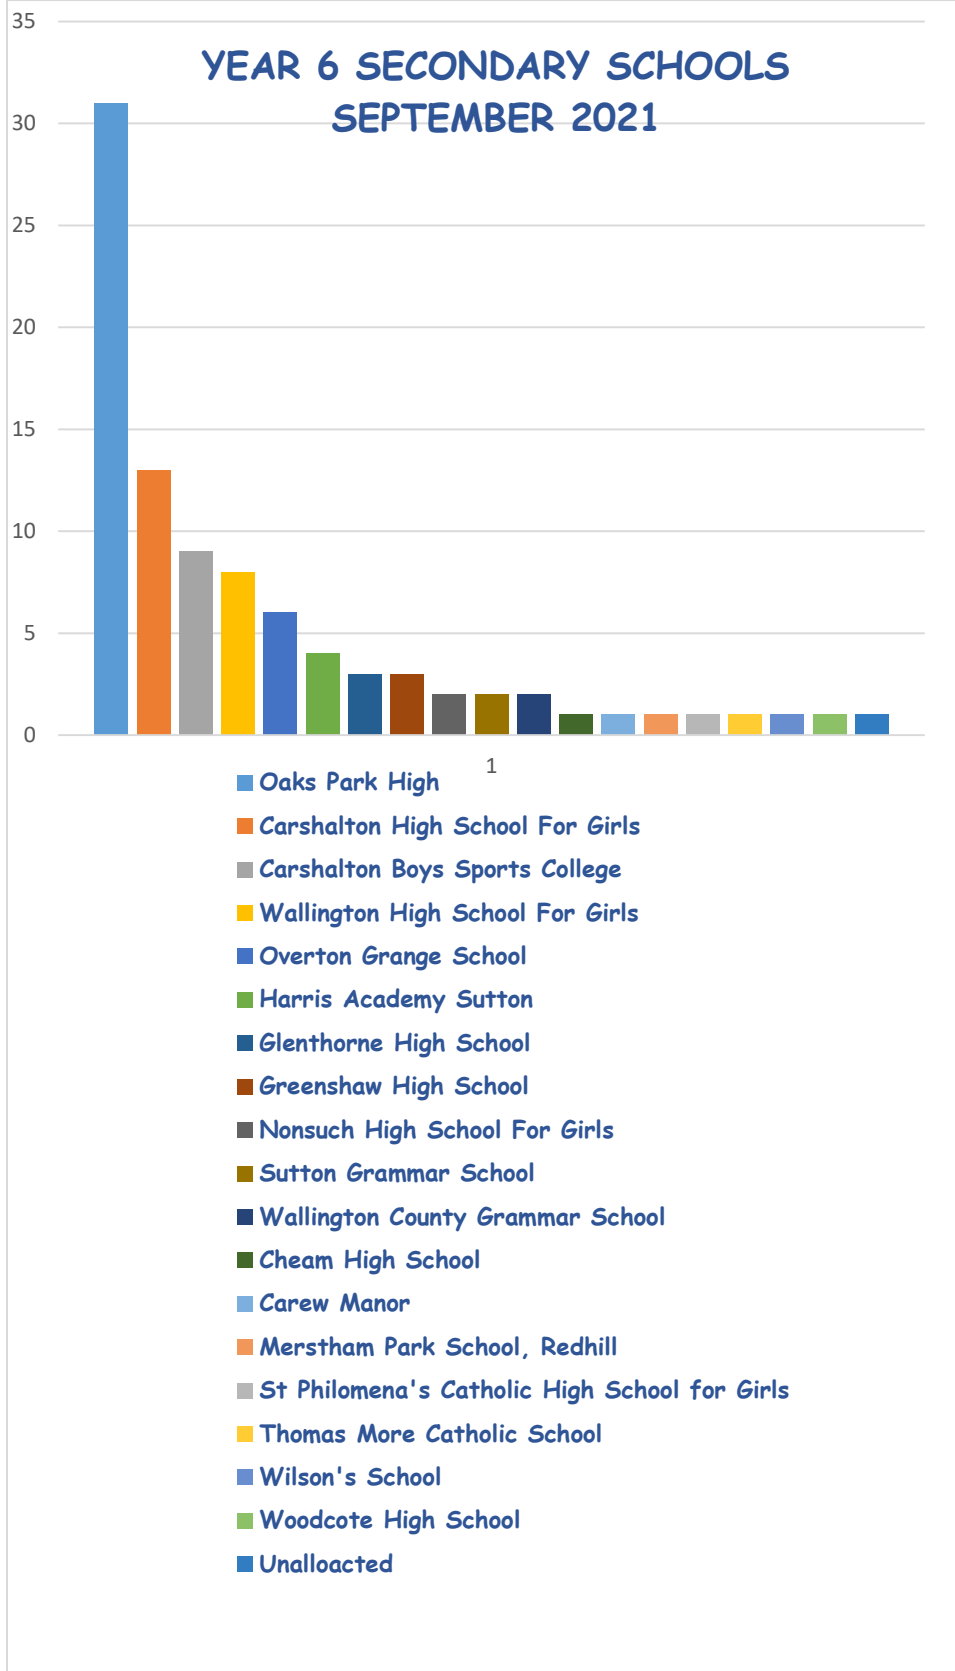

YEAR 6 SECONDARY SCHOOLS SEPTEMBER 2021

- Grammar/Selective Schools: 16% (15 children)
- Other Sutton (non-selective) schools: 80% (73 children)
- Out of Borough Schools: 2% (2 children)